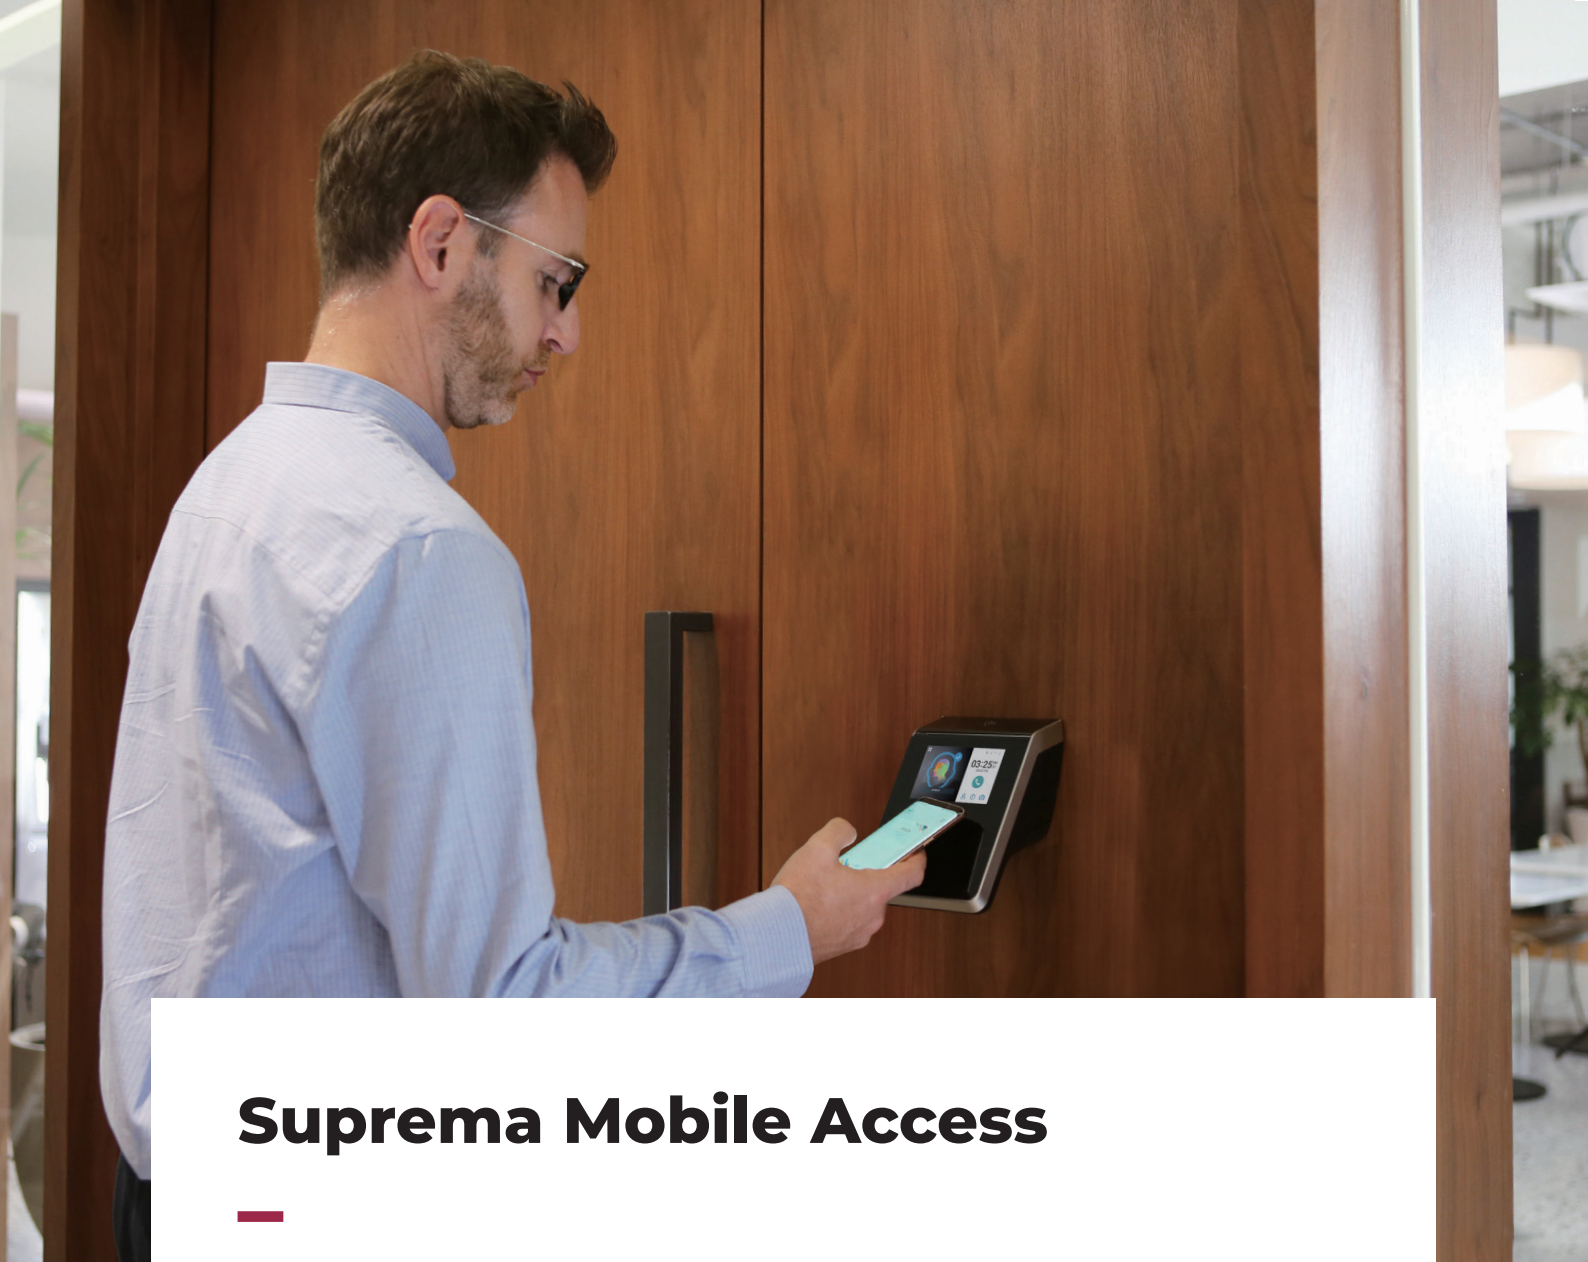

# Suprema Mobile Access

JUST TAP & GO

# Suprema Mobile Access

Suprema Mobile Access allows you to use your own smartphone as a key to access doors, facilities and more. By using your smartphone as a credential, managing and using an access card becomes easier, faster and safer.