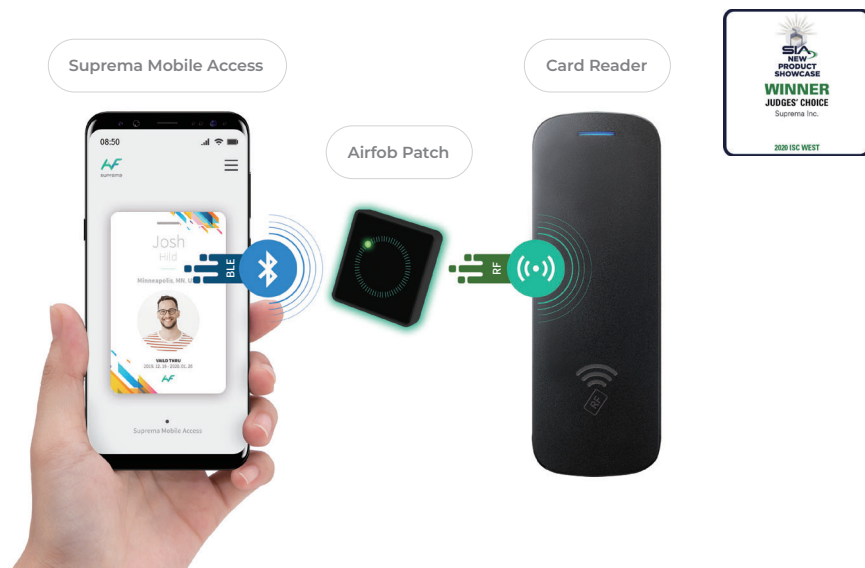

# Suprema Mobile Access

Suprema Mobile Access allows you to use your own smartphone as a key to access doors, facilities and more. By using your smartphone as a credential, managing and using an access card becomes easier, faster and safer.

## Remote and contactless

Suprema makes it easier to issue and revoke a mobile access card by sending an email to users.

- Saves cost of issuing cards and maintenance in comparison to physical cards
- Protects your data with ISO 27001 certified system architecture

## A comprehensive system for mobile access

Using Suprema Airfob Portal, you can build your own fully functional access control system with mobile access.

- Suprema's open API's can easily integrate into your existing system to make mobile access a part of your complete solution
- Suprema's In-App SDK allows you to integrate mobile access card into your own mobile application

## Easiest way to go mobile, Airfob Patch

Suprema Airfob Patch is an award-winning, innovative device that attaches to existing RF card readers to make them compatible with Mobile Access Cards.

- Airfob Patch converts Mobile Access Card's Bluetooth signal to RF card signal
- Airfob Patch works without battery, harvesting energy from RF field signals transmitted from the card reader
- A retrofit patch-on device, Airfob Patch is quick and easy to install