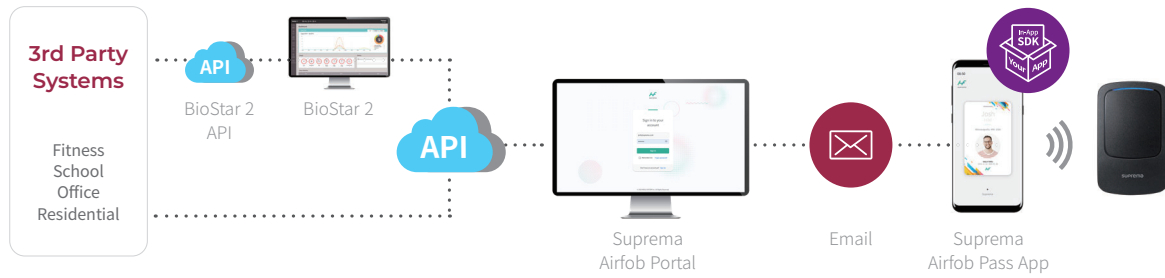

### BLE background mode

Works seamlessly without waking up your smartphone

## Remote and contactless

Suprema makes it easier to issue and revoke a mobile access card by sending an email to users.

- Saves cost of issuing cards and maintenance in comparison to physical cards
- Protects your data with ISO 27001 certified system architecture

## A comprehensive system for mobile access

Using Suprema Airfob Portal, you can build your own fully functional access control system with mobile access.

- Suprema's open API's can easily integrate into your existing system to make mobile access a part of your complete solution
- Suprema's In-App SDK allows you to integrate mobile access card into your own mobile application

## Easiest way to go mobile, Airfob Patch

Suprema Airfob Patch is an award-winning, innovative device that attaches to existing RF card readers to make them compatible with Mobile Access Cards.

- Airfob Patch converts Mobile Access Card's Bluetooth signal to RF card signal
- Airfob Patch works without battery, harvesting energy from RF field signals transmitted from the card reader
- A retrofit patch-on device, Airfob Patch is quick and easy to install